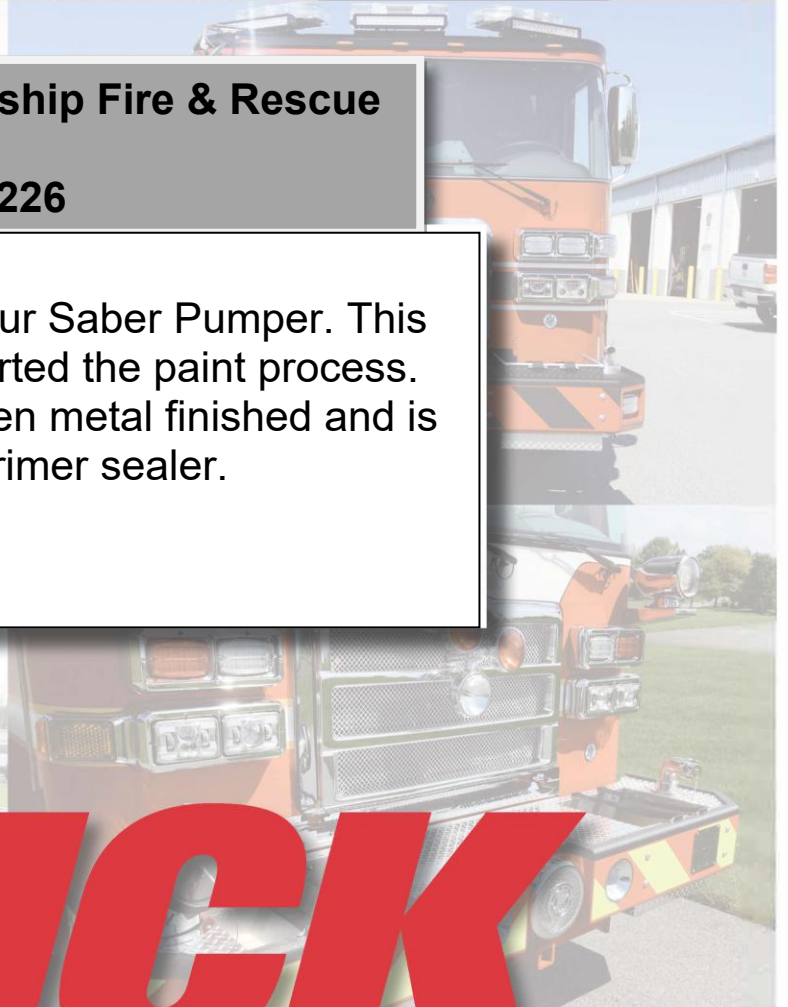

**Muhlenberg Township Fire & Rescue**  
**44226**

Work continues on your Saber Pumper. This week the cab has started the paint process. The entire cab has been metal finished and is ready for primer sealer.