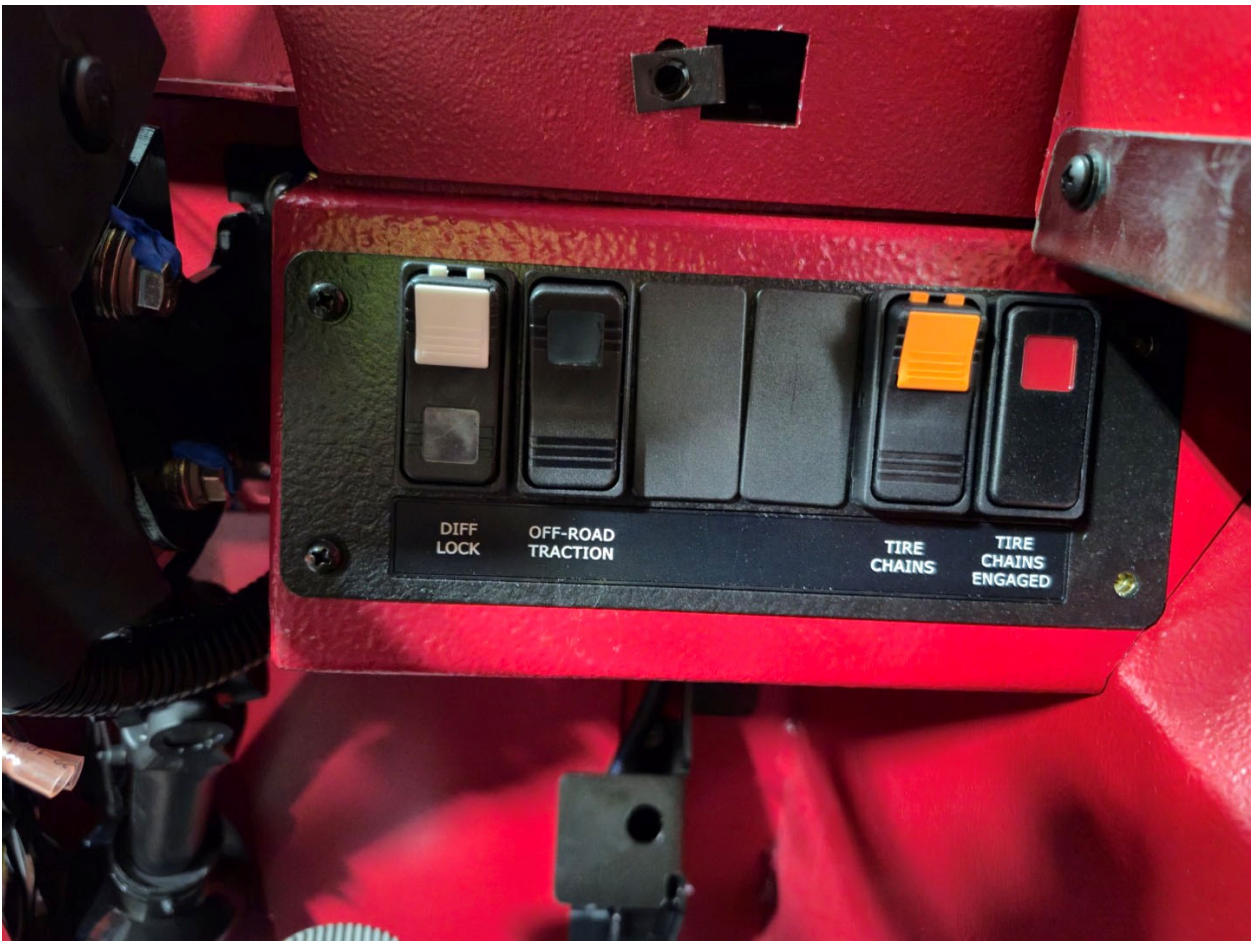

Reading DFRS
Job #42053

THIS REPORT CONTAINS PHOTOS OF:

- The cab with interior.
- The body progress.
- The tillerman cab built and painted.
- The tractor rear platform.
- The torque box arrival.

GLICK

FIRE EQUIPMENT COMPANY, INC.

WARNING DO NOT REMOVE
SPARE WIRING BEHIND PANEL

OPTION # 2696439(x3)
WIRE # _____
TERMINATION TYPE Antenna
TERM LOC. Ip area
VERIFICATION CLOCK # 290512
1663539