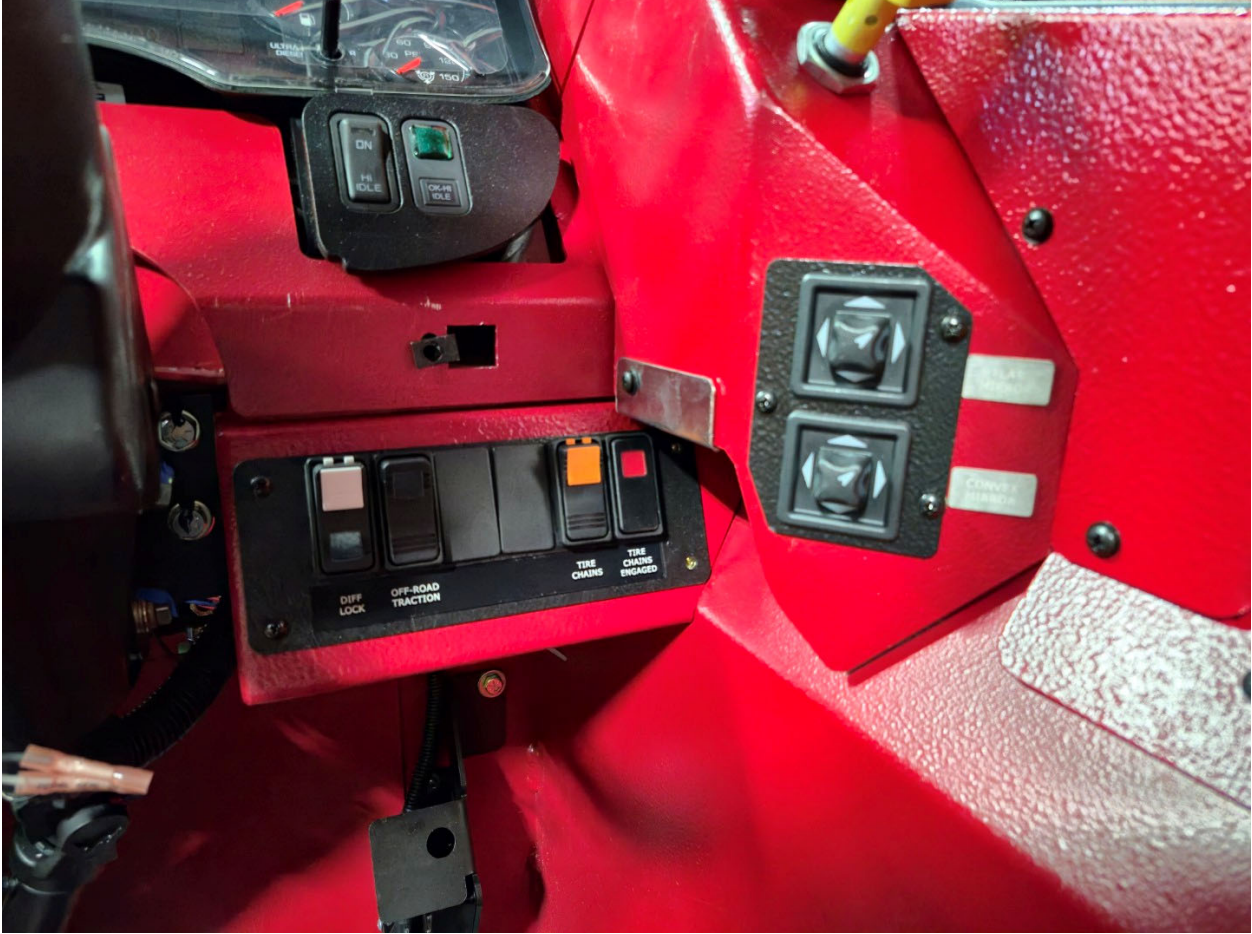

Reading DFRS
Job #42053

THIS REPORT CONTAINS PHOTOS OF:

- The cab with interior.
- The body progress.
- The tillerman cab built and painted.
- The tractor rear platform.
- The torque box arrival.

GLICK

FIRE EQUIPMENT COMPANY, INC.

WARNING DO NOT REMOVE
SPARE WIRING BEHIND PANEL

OPTION # 2696439(x3)
WIRE # _____
TERMINATION TYPE Antenna
TERM LOC. Ip area
VERIFICATION CLOCK # 290512
1663539