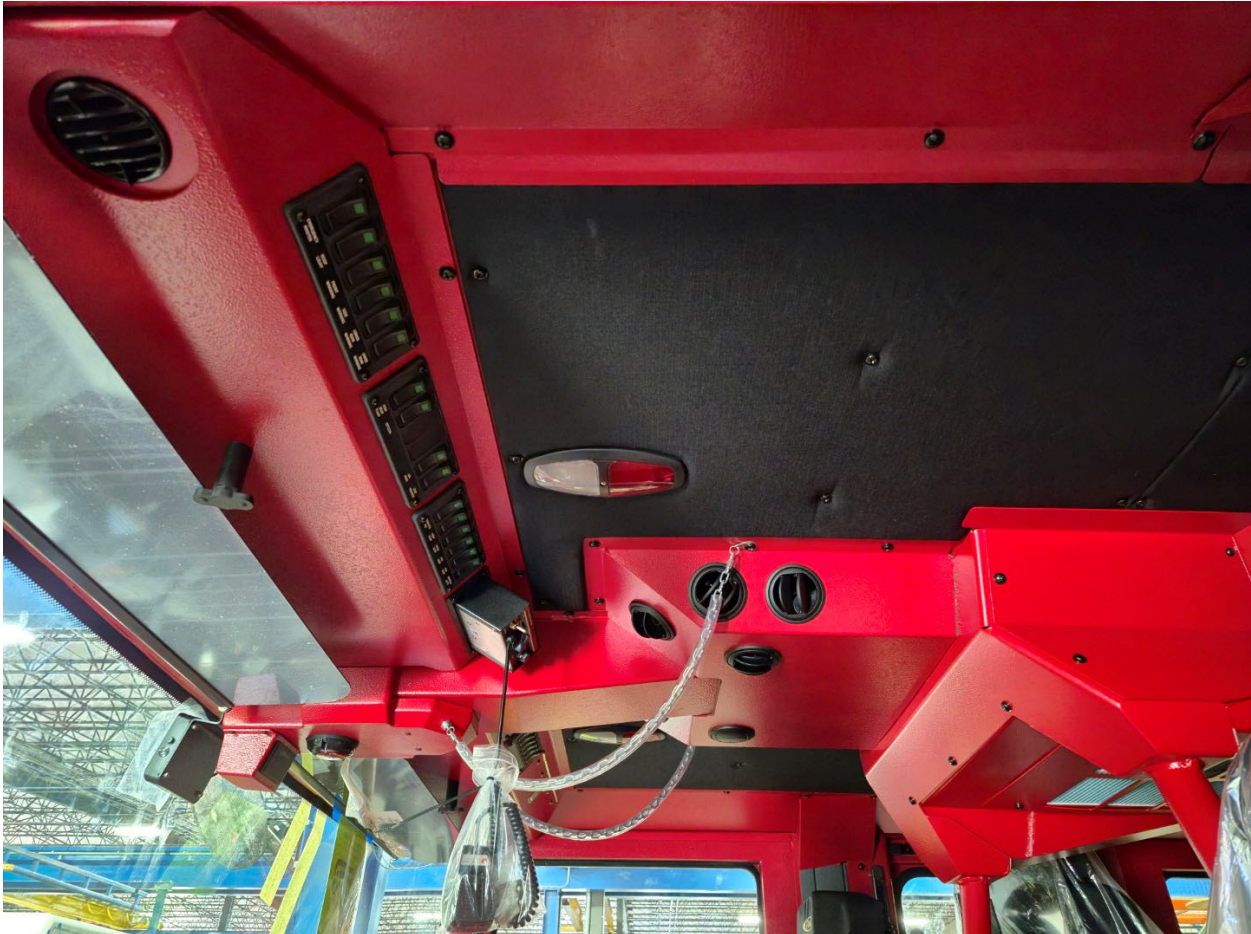

Reading DFRS
Job #42053

THIS REPORT CONTAINS PHOTOS OF:

- The cab with interior.
- The body progress.
- The tillerman cab built and painted.
- The tractor rear platform.
- The torque box arrival.

GLICK

FIRE EQUIPMENT COMPANY, INC.

WARNING DO NOT REMOVE
SPARE WIRING BEHIND PANEL

OPTION # 2696439(x3)
WIRE # _____
TERMINATION TYPE Antenna
TERM LOC. Ip area
VERIFICATION CLOCK # 290512
1663539