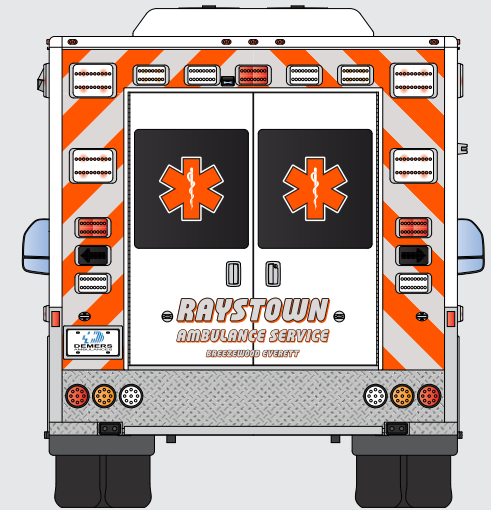

Light Grey is White Reflective

All graphics are reflective
32" Star on roof

Chevrons are White & Orange Reflective

GLICK
FIRE EQUIPMENT COMPANY, INC.

Customer: Raystown Ambulance Service

Date: 12/3/2025

Truck Description: Demers

Salesman: Pete Frejkowski

Designer / Revision: Eric H. Rev. 5 White Ambulance Alternate

Customer Signature

Date