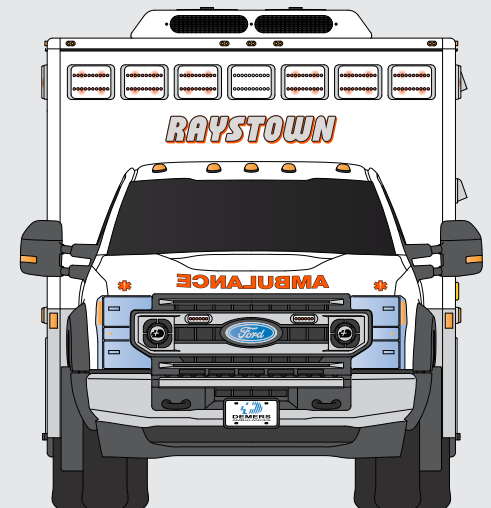

Light Grey is White Reflective

All graphics are reflective
32" Star on roof

Chevrons are White & Orange Reflective

GLICK
FIRE EQUIPMENT COMPANY, INC.

Customer: Raystown Ambulance Service

Date: 12/3/2025

Truck Description: Demers

Salesman: Pete Frejkowski

Designer / Revision: Eric H. Rev. 5 White Ambulance Alternate

Customer Signature

Date