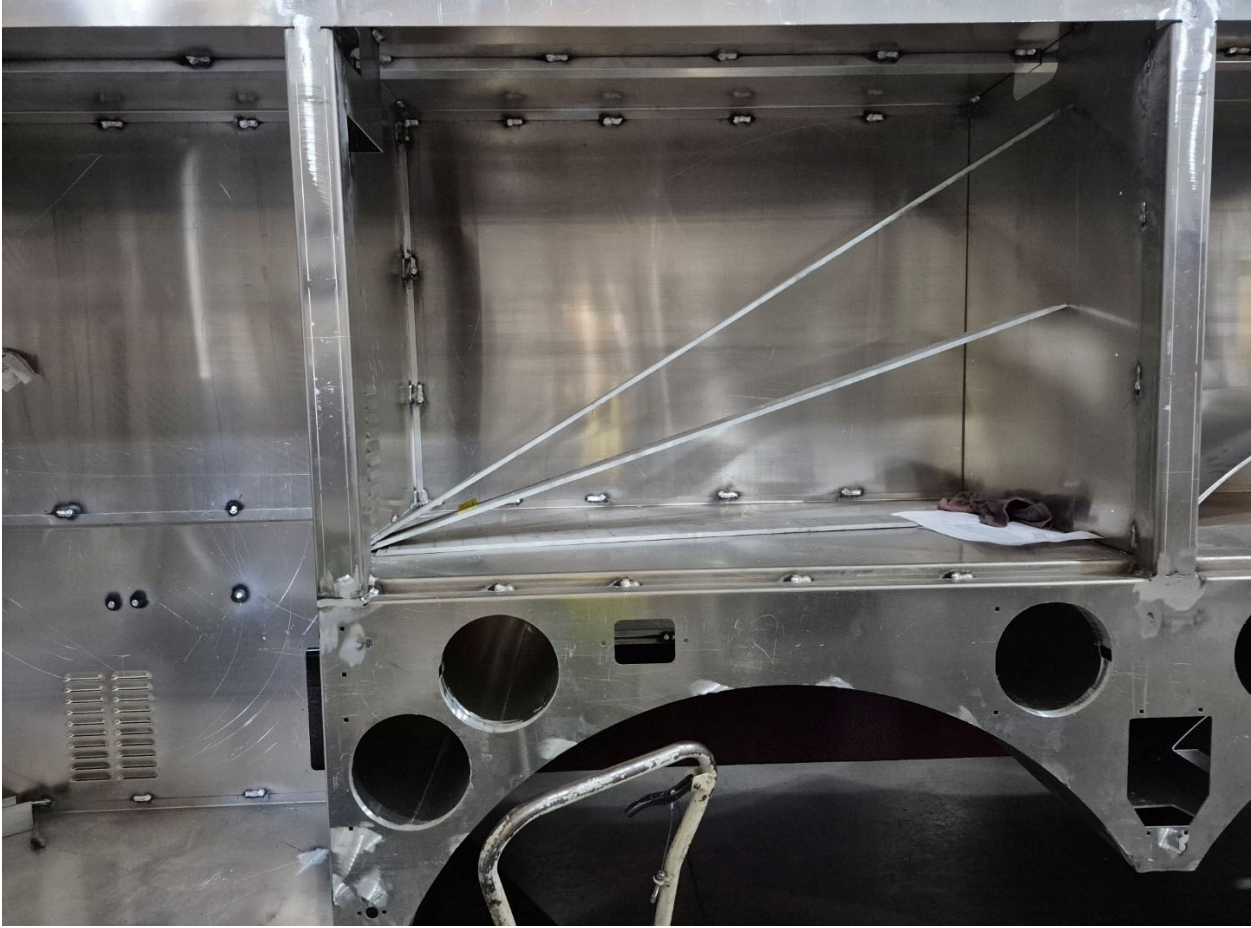

Alpha FC
Job #41414

THIS REPORT CONTAINS PHOTOS OF:

- The body build progress.
- The chassis prior to the paint process.
- The VIN.

GLICK
FIRE EQUIPMENT COMPANY, INC.

4P1BBAGF7TA029620