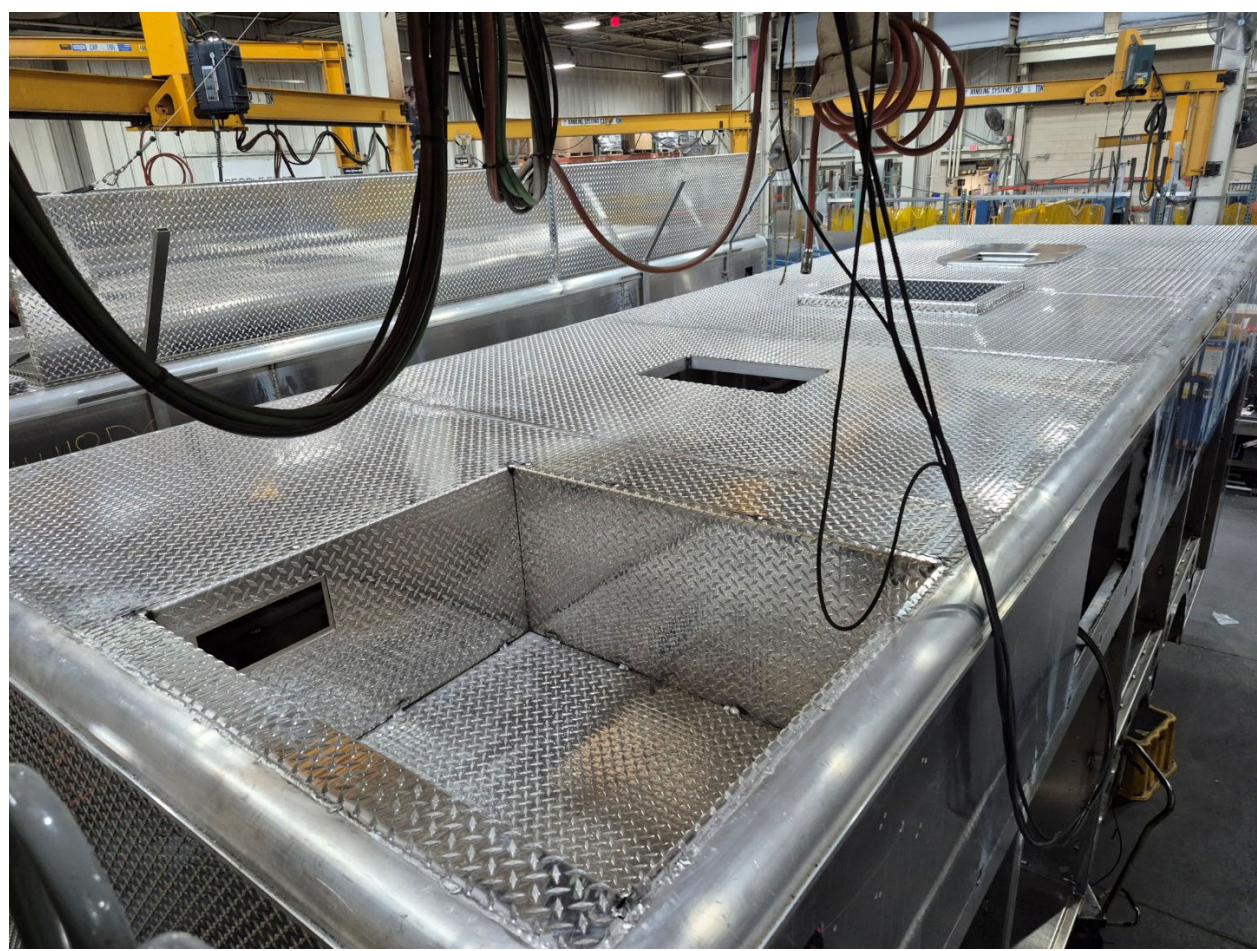

Alpha FC
Job #41414

THIS REPORT CONTAINS PHOTOS OF:

- The body build progress.
- The chassis prior to the paint process.
- The VIN.

GLICK
FIRE EQUIPMENT COMPANY, INC.

4P1BBAGF7TA029620