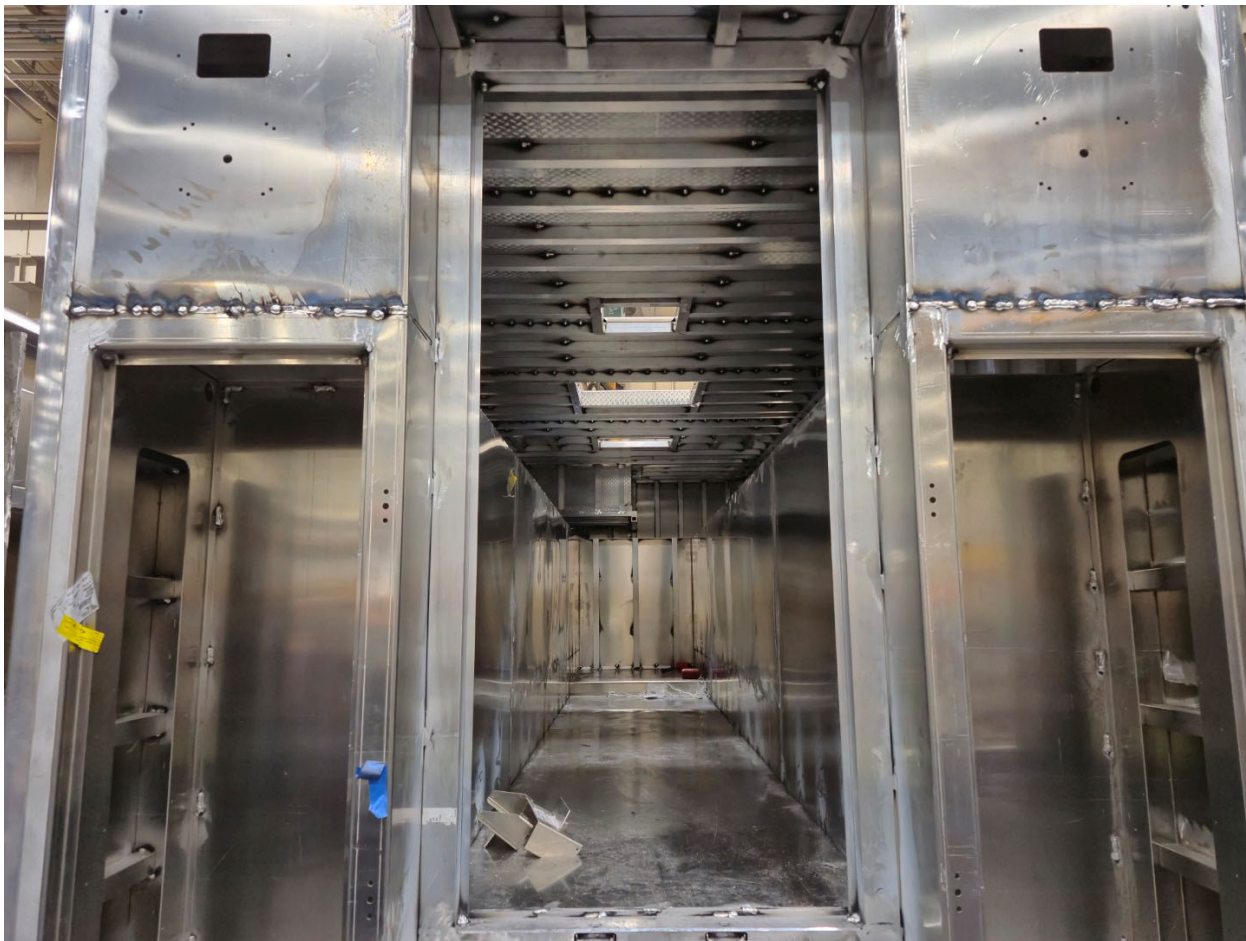

Alpha FC
Job #41414

THIS REPORT CONTAINS PHOTOS OF:

- The body build progress.
- The chassis prior to the paint process.
- The VIN.

GLICK
FIRE EQUIPMENT COMPANY, INC.

4P1BBAGF7TA029620