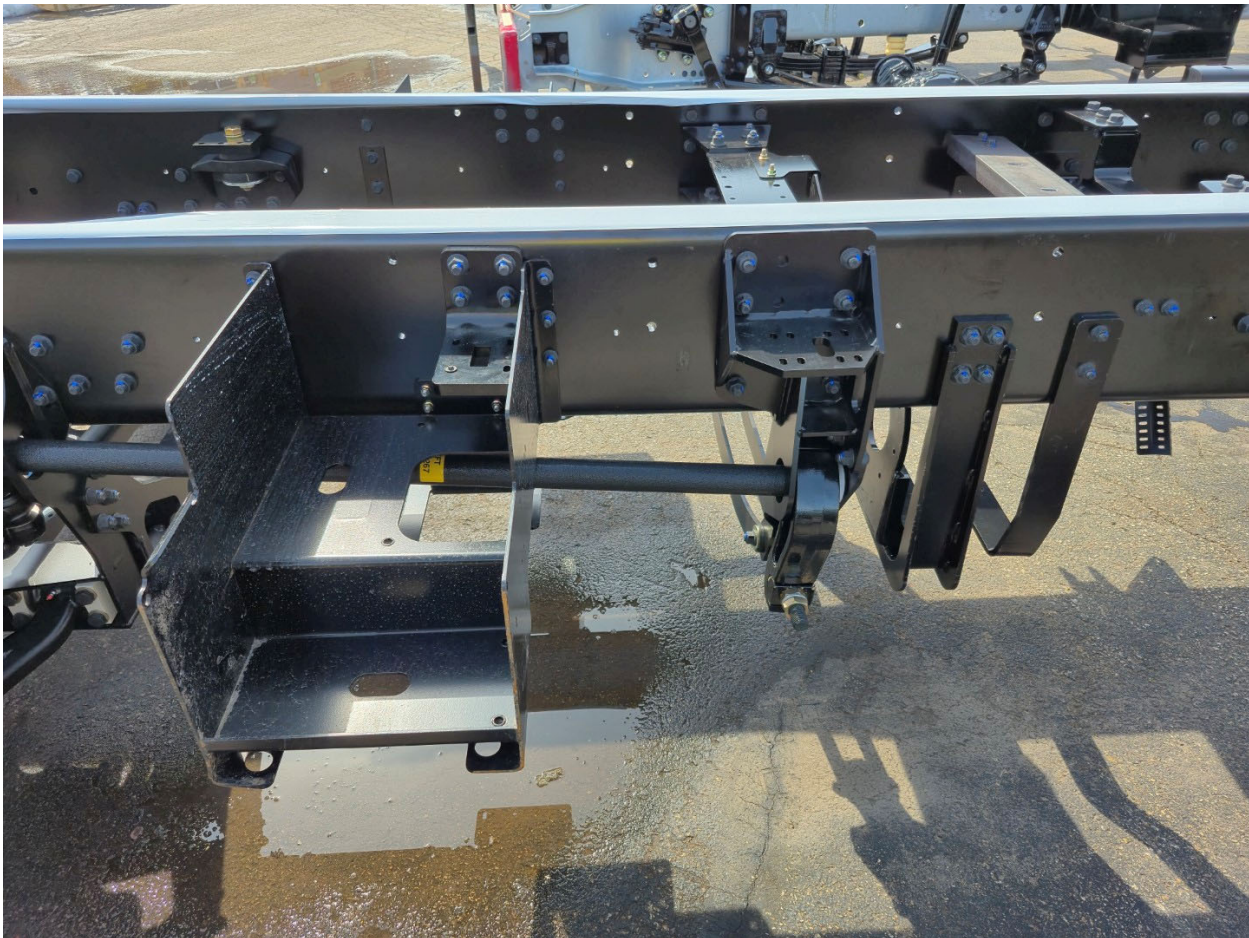

Alpha FC
Job #41414

THIS REPORT CONTAINS PHOTOS OF:

- The body build progress.
- The chassis prior to the paint process.
- The VIN.

GLICK
FIRE EQUIPMENT COMPANY, INC.

4P1BBAGF7TA029620