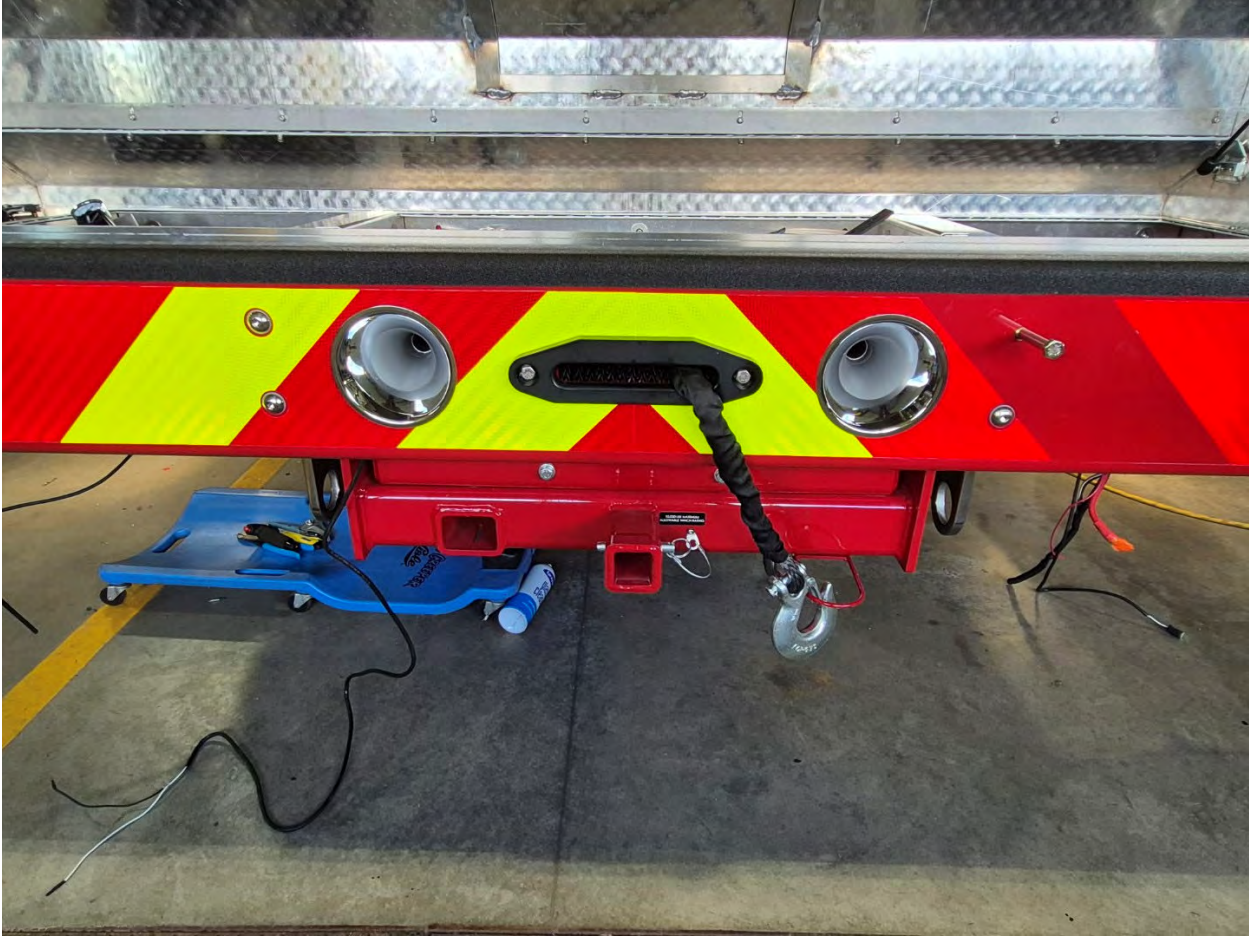

**Alpha FC**  
**Job #41414**

**THIS REPORT CONTAINS PHOTOS OF:**

- The truck with graphics as it gets closer to final inspection.

**GLICK**  
**FIRE EQUIPMENT COMPANY, INC.**

**SPECIAL  
OPERATIONS**

A close-up photograph of the side of a white fire truck. The words "SPECIAL OPERATIONS" are mounted in large, bold, yellow, three-dimensional block letters with black outlines. Above the text are two emergency lights: a clear, multi-lens light on the left and a black, multi-lens light on the right. Below the text is a red horizontal stripe with a white vertical stripe on the right side.

**RES 5 CUE**

A close-up photograph of the side of a white fire truck. The words "RES 5 CUE" are mounted in large, bold, yellow, three-dimensional block letters with black outlines. The letters are flanked by two black electrical connectors. Below the text is a red horizontal stripe with a white vertical stripe on the right side.