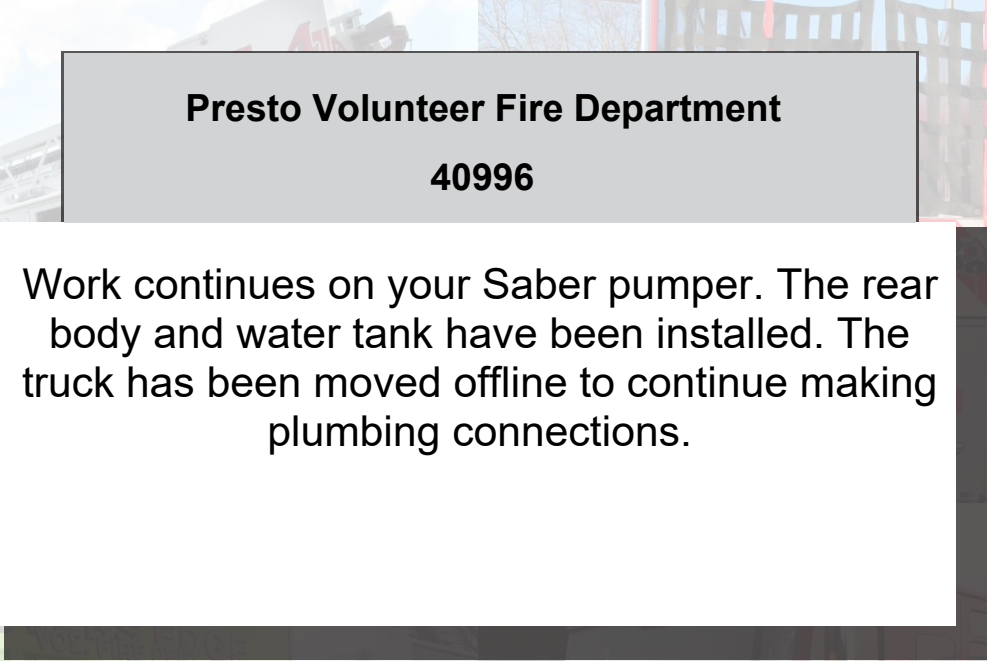

**Presto Volunteer Fire Department  
40996**

Work continues on your Saber pumper. The rear body and water tank have been installed. The truck has been moved offline to continue making plumbing connections.