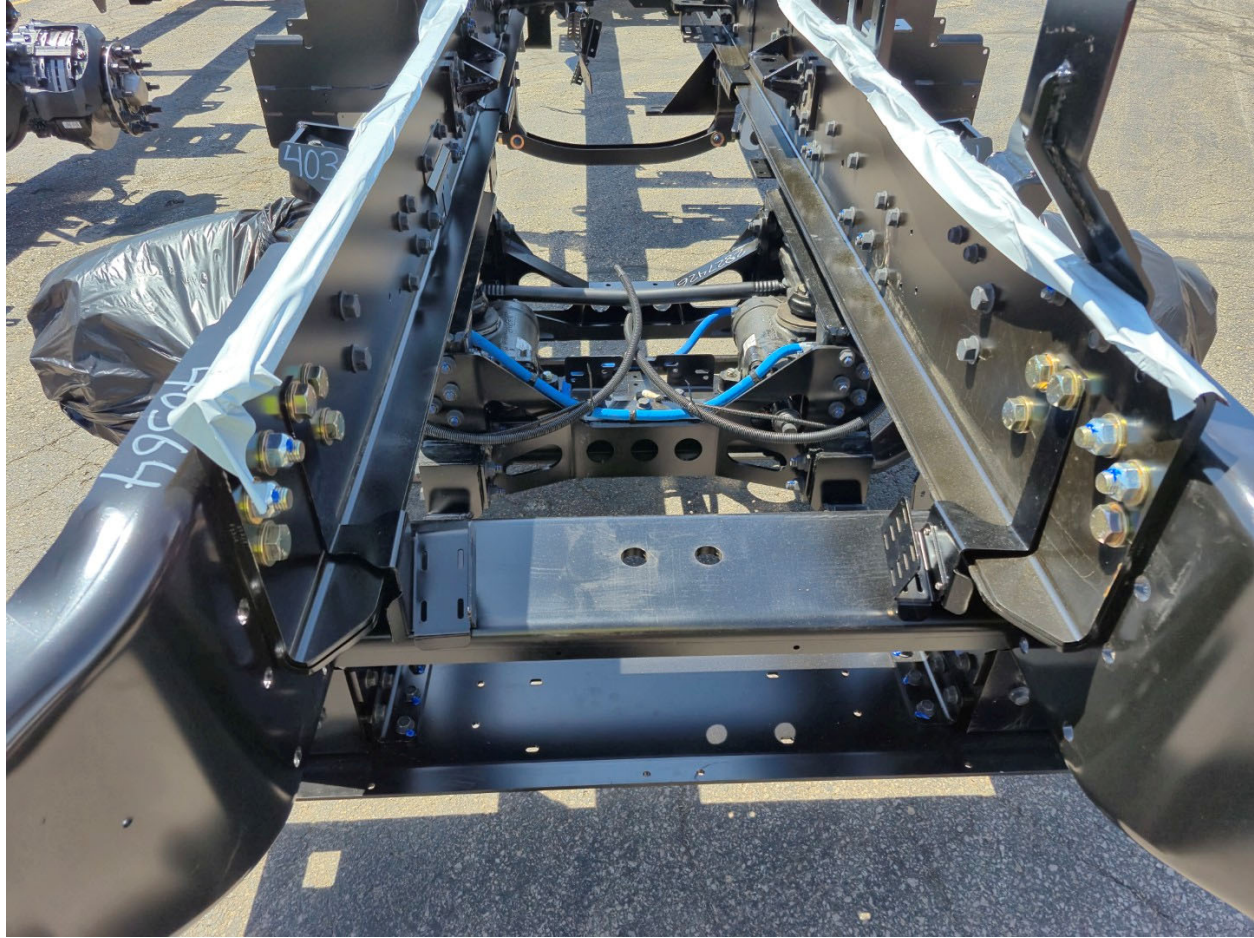

**Shaler Villa VFC**

**Job #40364**

**THIS REPORT CONTAINS PHOTOS OF:**

- The cab with some assembly started.
- The chassis assembly before paint.
- The VIN.

**GLICK**

**FIRE EQUIPMENT COMPANY, INC.**

4P1BCAGF2TA029893