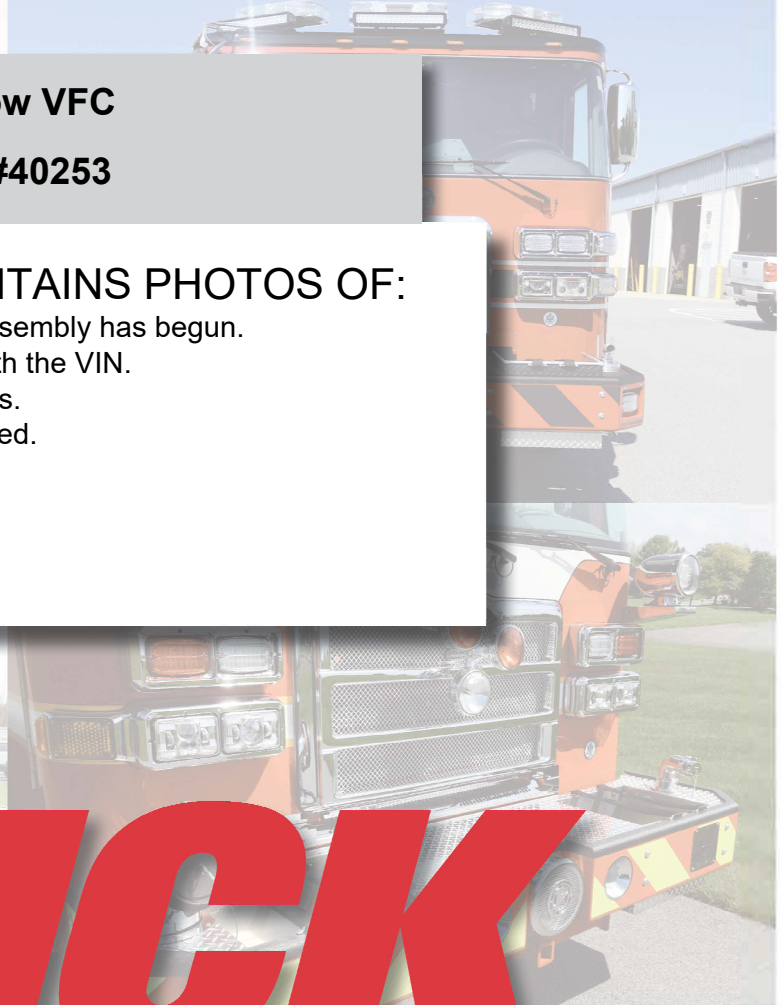

**Barlow VFC**  
**Job #40253**

**THIS REPORT CONTAINS PHOTOS OF:**

- The cab now painted and assembly has begun.
- The chassis prior to paint with the VIN.
- The body in the build process.
- The pump with valves installed.