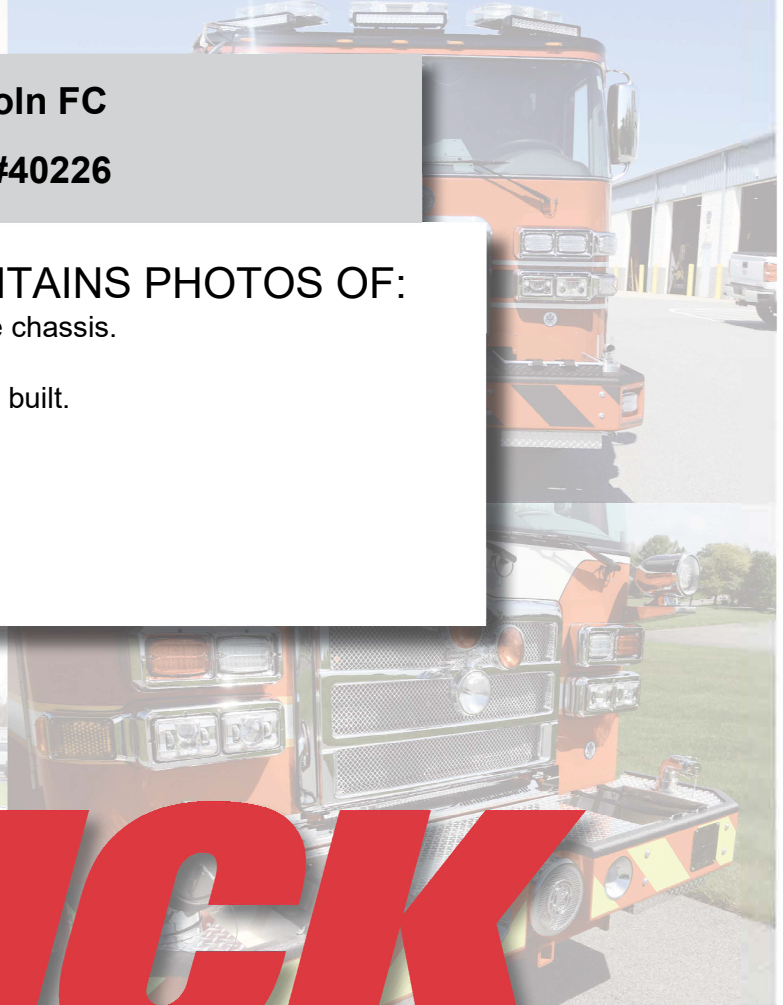

Lincoln FC
Job #40226

THIS REPORT CONTAINS PHOTOS OF:

- The cab now installed on the chassis.
- The rear body painted.
- The front body section being built.

GLICK
FIRE EQUIPMENT COMPANY, INC.