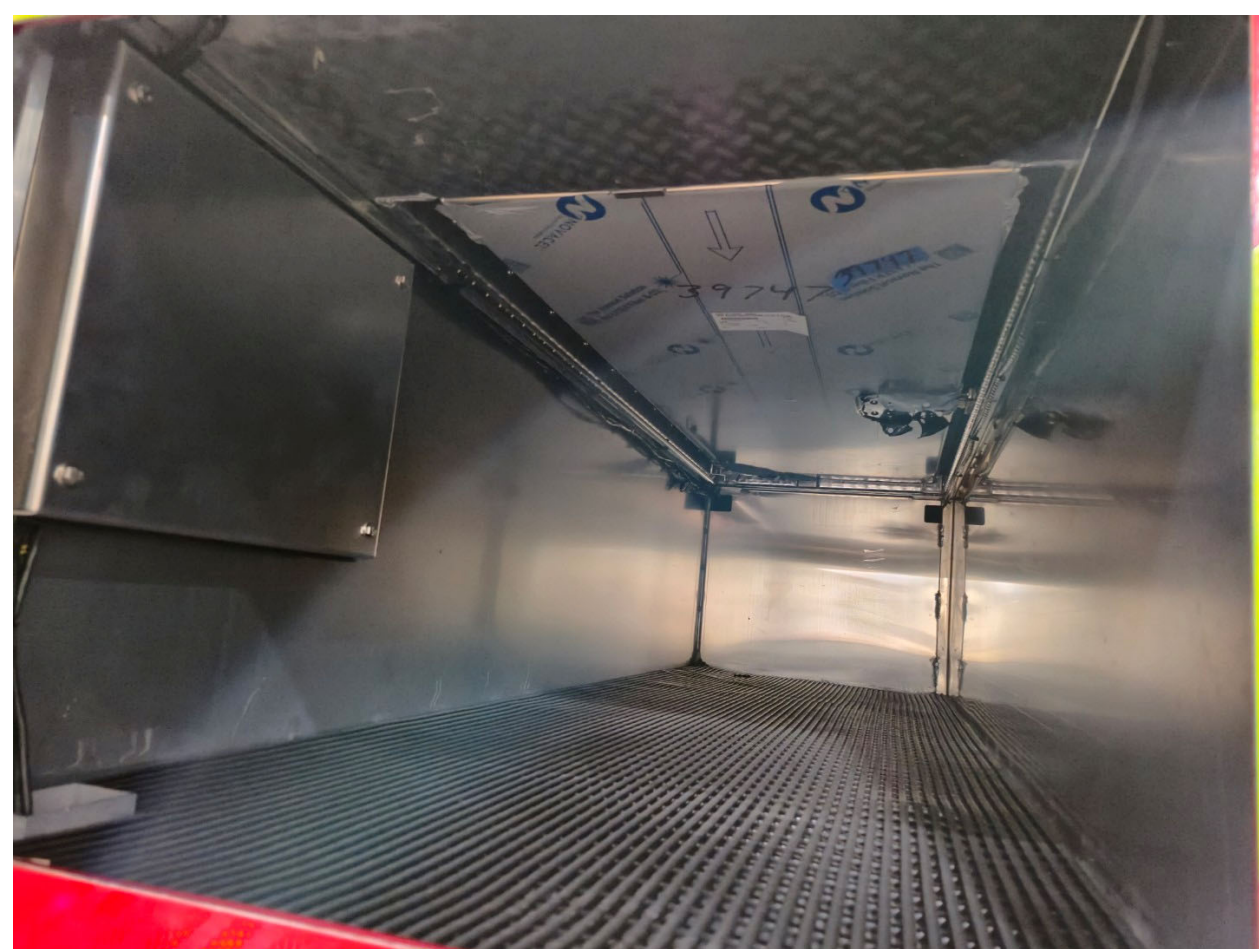

Montgomery Twp
Job #39747

THIS REPORT CONTAINS PHOTOS OF:

- The truck as assembly line work continues.
- The pump panels close up.

GLICK
FIRE EQUIPMENT COMPANY, INC.

CAUTION
ENSURE FRONT
INLET SWIVEL
IS FACING
FORWARD BEFORE
RAISING CAB