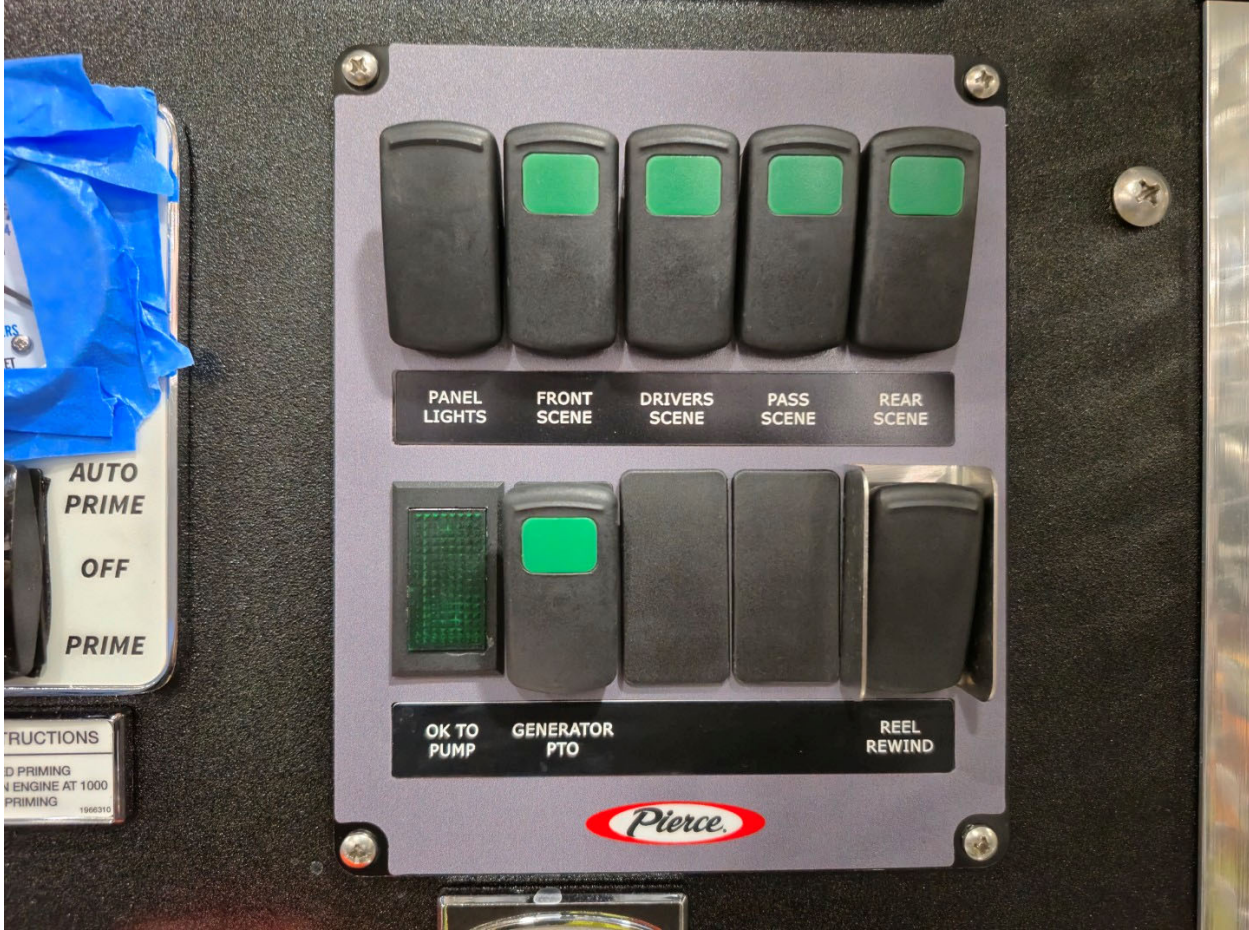

Montgomery Twp
Job #39747

THIS REPORT CONTAINS PHOTOS OF:

- The truck as assembly line work continues.
- The pump panels close up.

GLICK
FIRE EQUIPMENT COMPANY, INC.

CAUTION
ENSURE FRONT
INLET SWIVEL
IS FACING
FORWARD BEFORE
RAISING CAB