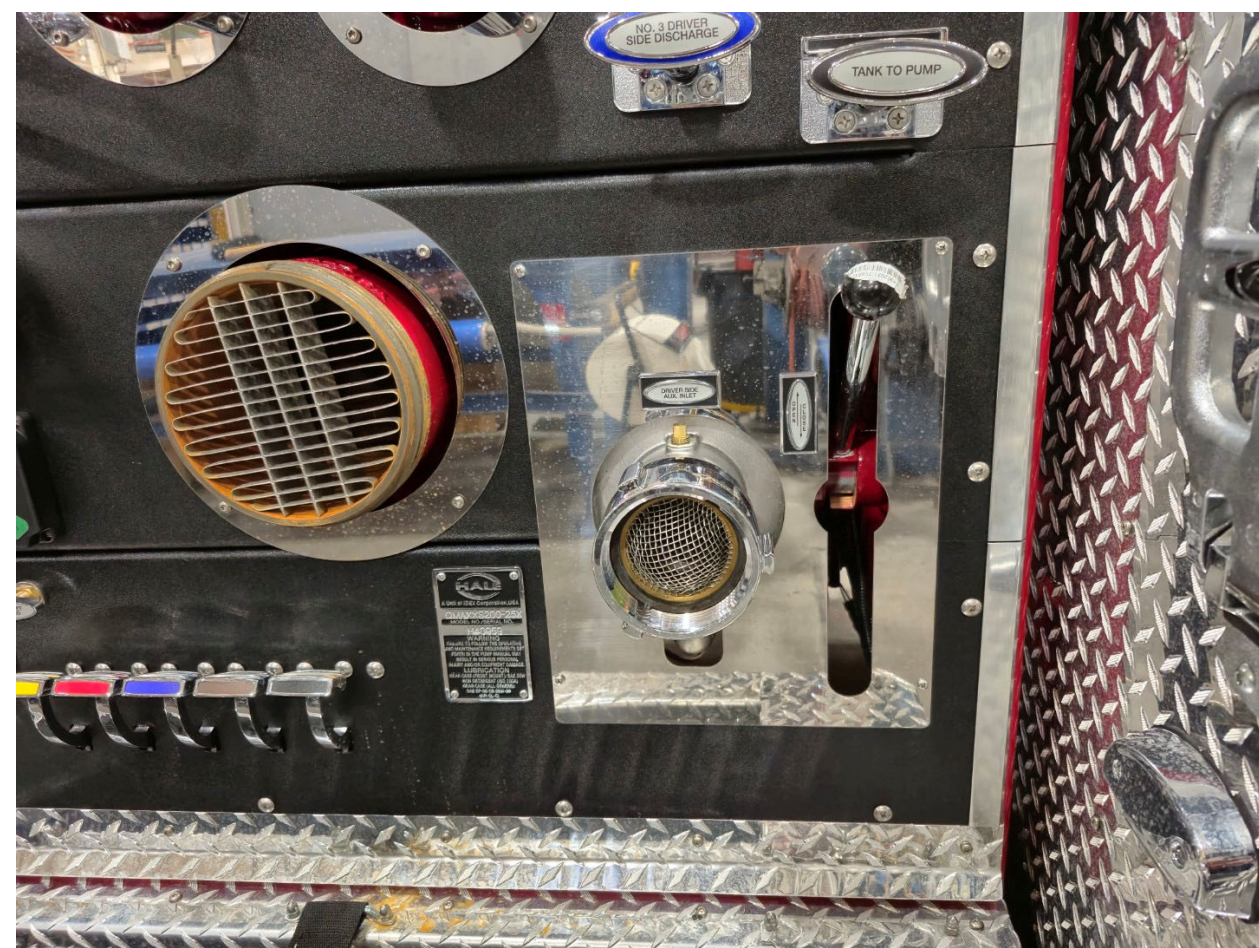

Montgomery Twp
Job #39747

THIS REPORT CONTAINS PHOTOS OF:

- The truck as assembly line work continues.
- The pump panels close up.

GLICK
FIRE EQUIPMENT COMPANY, INC.

CAUTION
ENSURE FRONT
INLET SWIVEL
IS FACING
FORWARD BEFORE
RAISING CAB