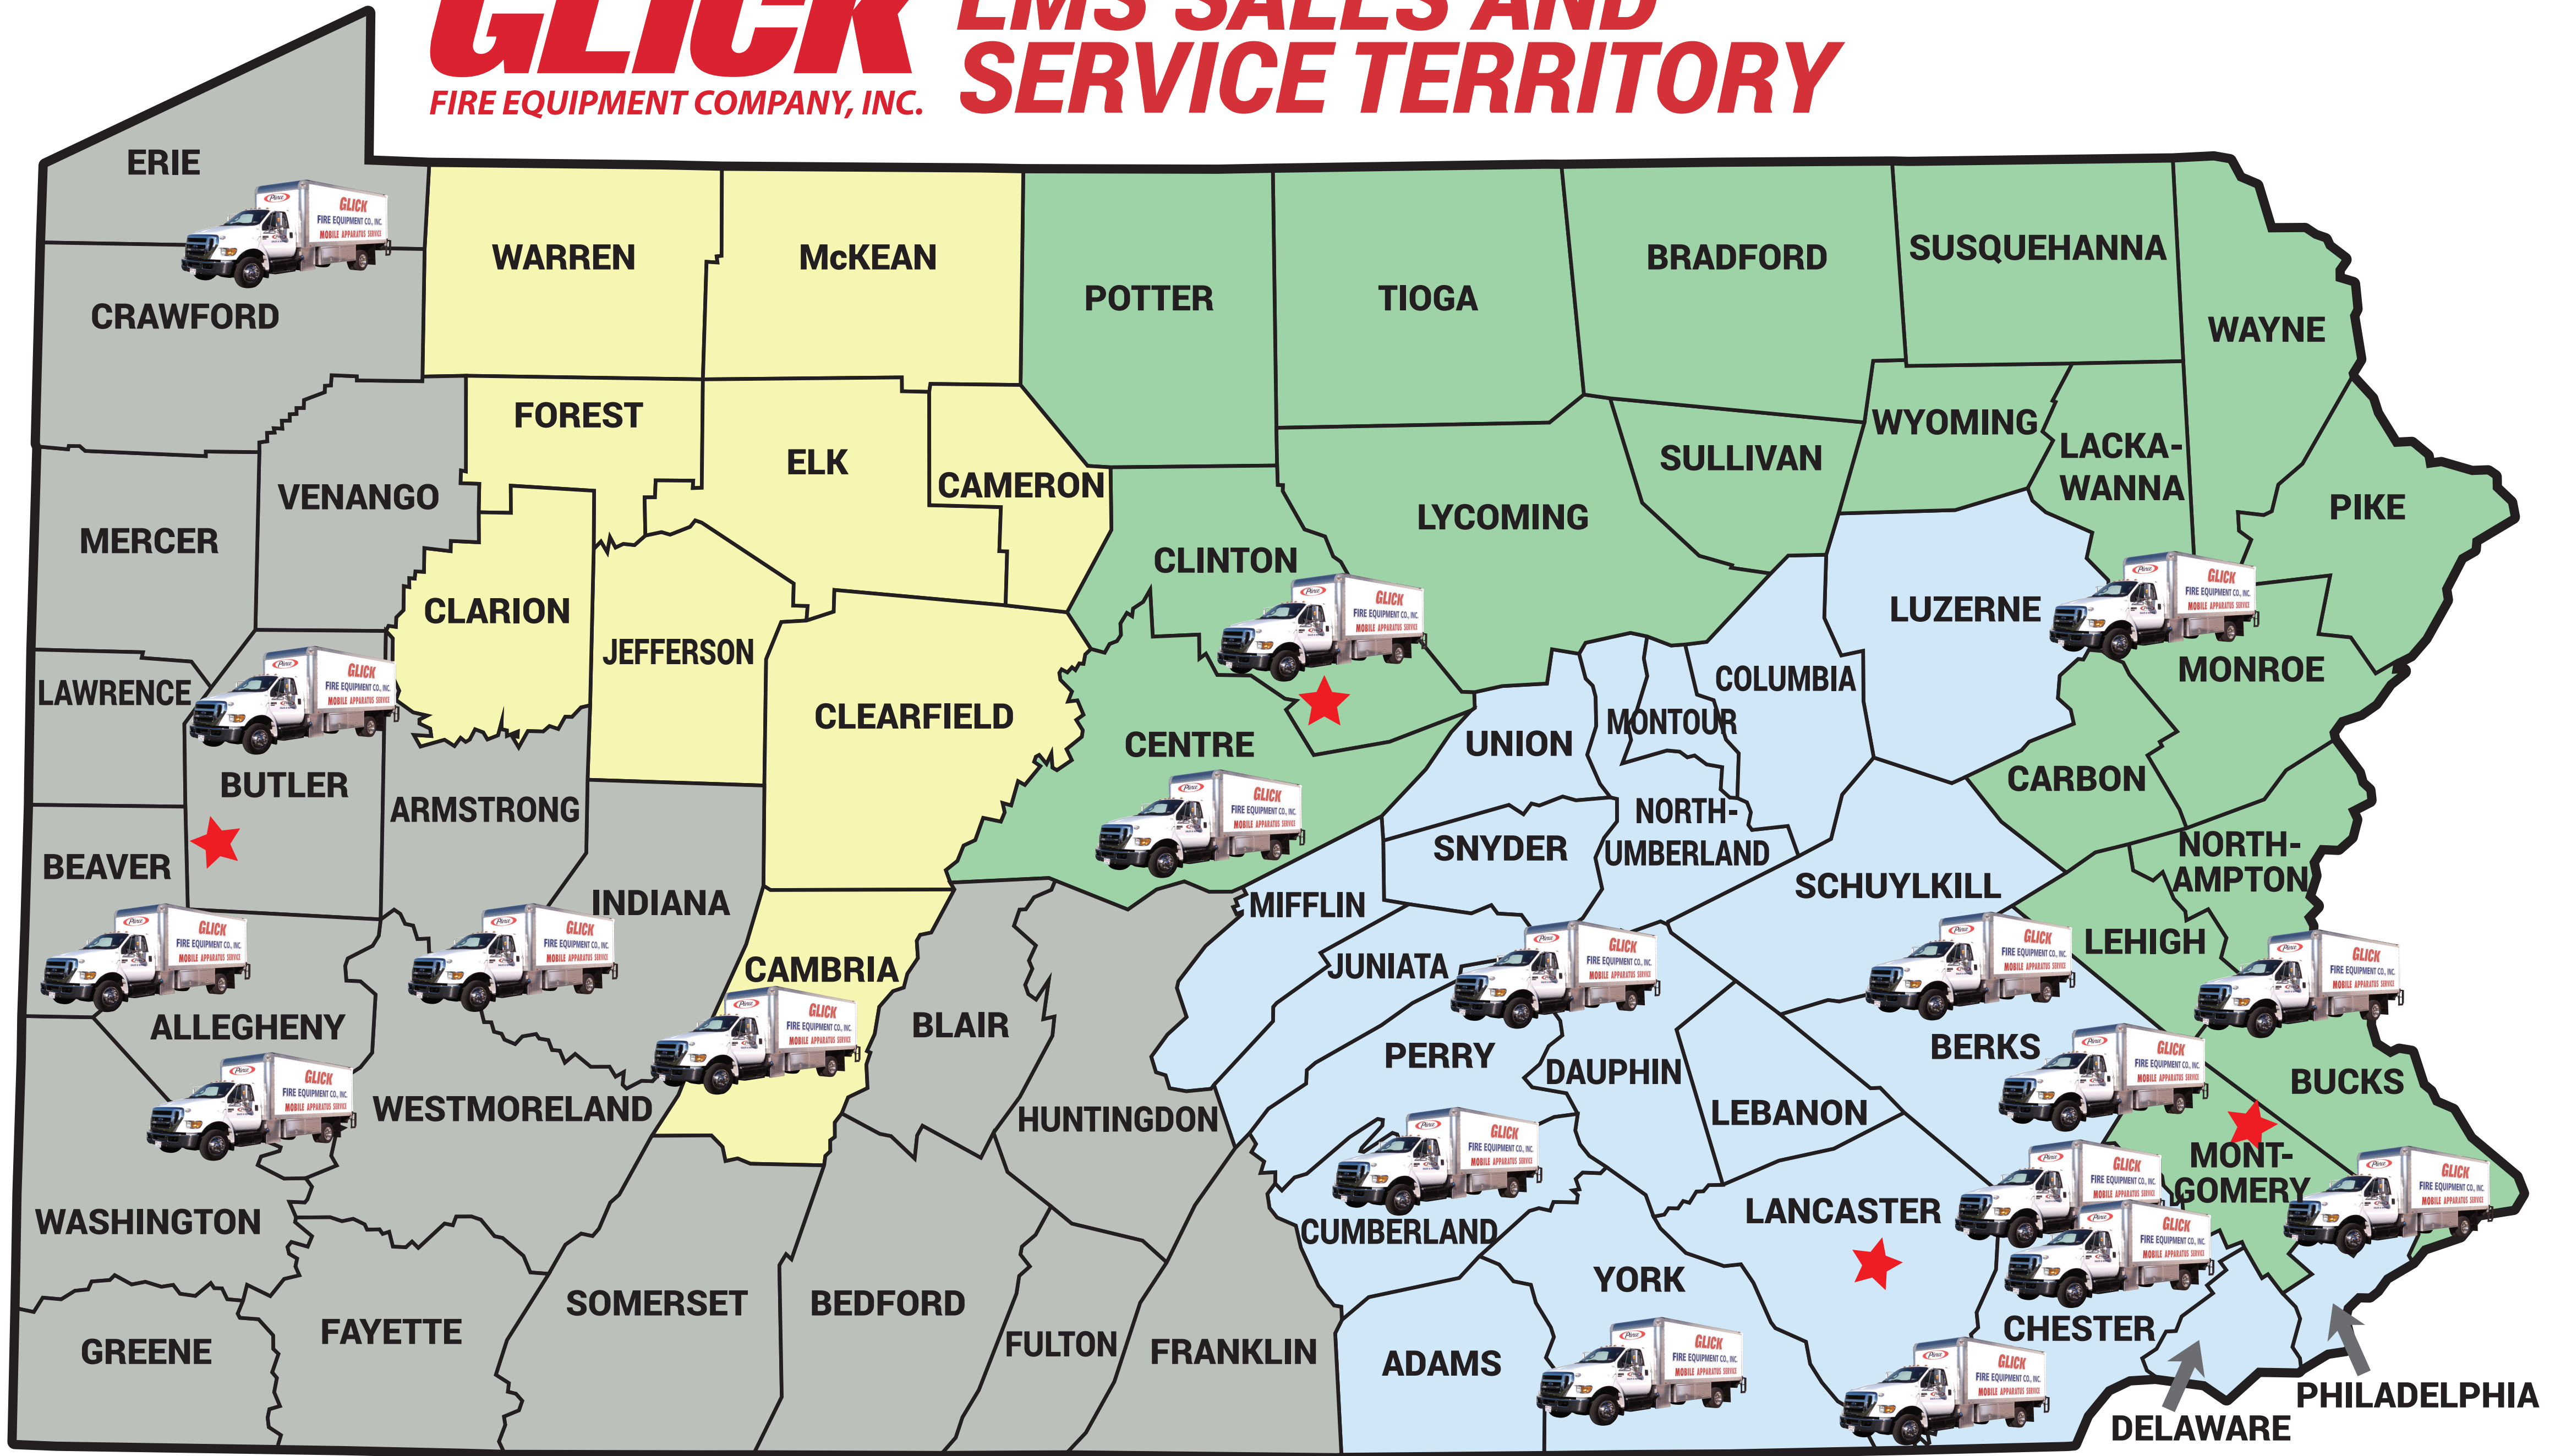

GLICK EMS SALES AND SERVICE TERRITORY

FIRE EQUIPMENT COMPANY, INC.

DON ROSIN

PETE FREJKOWSKI

CHRIS WOOLFOLK

NICK DEWITT

Mobile Service Technician